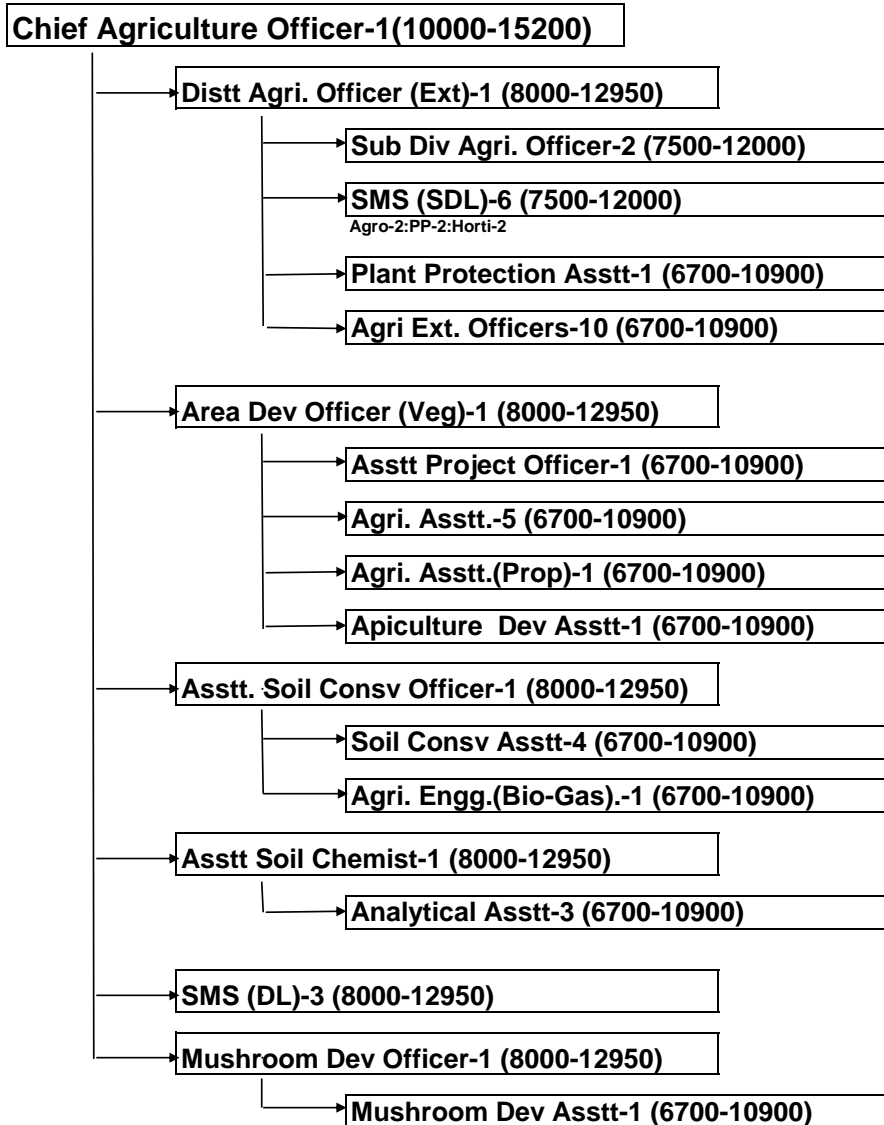

District Jammu

Chief Agriculture Officer-1(10000-15200)

District Samba (under CAD)

District Kathua

Sub Division Hiranagar (Under CAD)

District Rajouri

Chief Agriculture Officer-1(10000-15200)

District Poonch