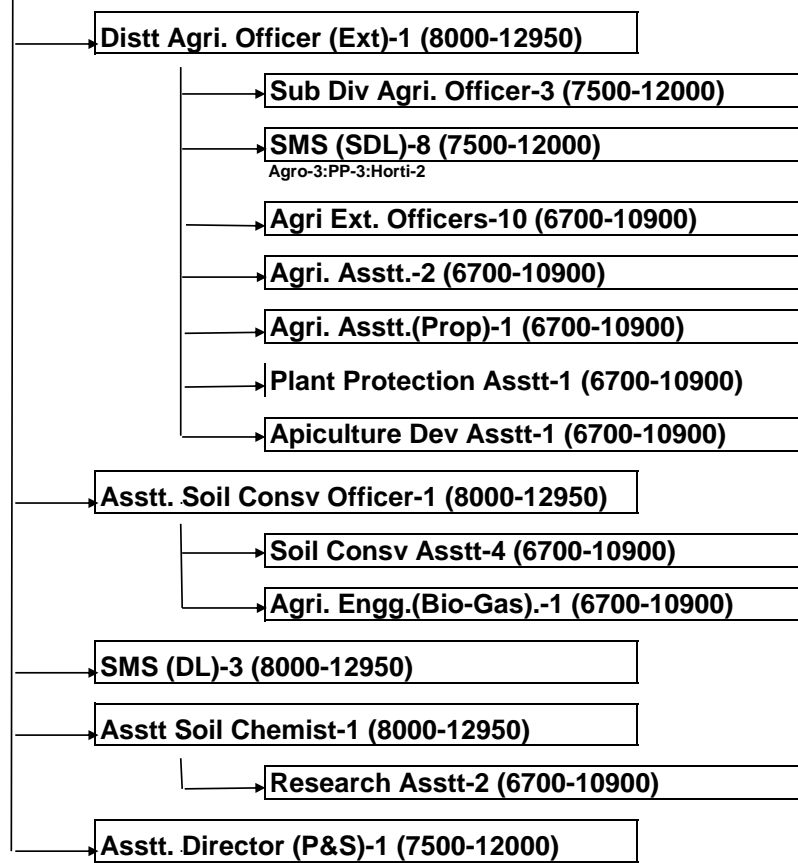

District Jammu

Chief Agriculture Officer-1(10000-15200)

District Samba (under CAD)

District Kathua

Sub Division Hiranagar (Under CAD)

District Rajouri

Chief Agriculture Officer-1(10000-15200)

District Poonch

Chief Agriculture Officer-1(10000-15200)

District Doda

Chief Agriculture Officer-1(10000-15200)

District Udhampur

Chief Agriculture Officer-1(10000-15200)

District Reasi

Chief Agriculture Officer-1(10000-15200)