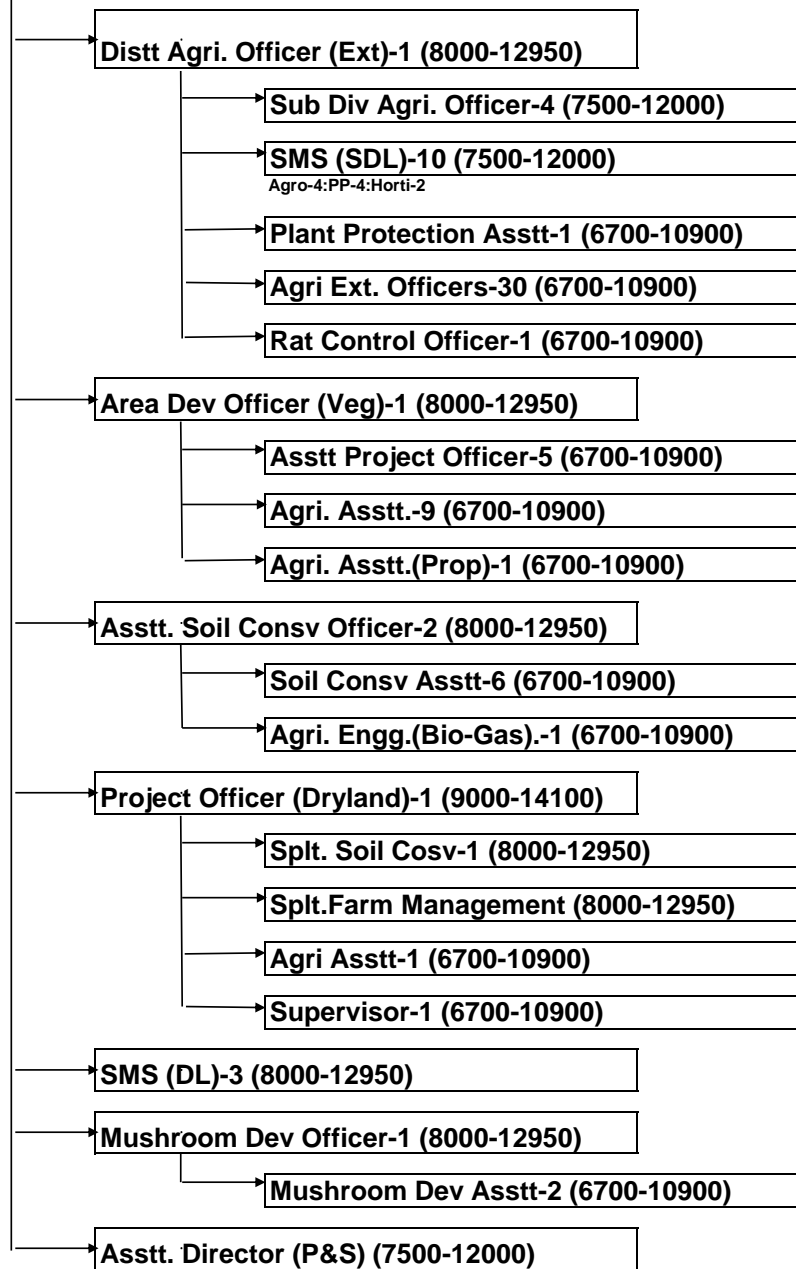

District Jammu

Chief Agriculture Officer-1(10000-15200)

District Samba (under CAD)

District Kathua

Sub Division Hiranagar (Under CAD)

District Rajouri

Chief Agriculture Officer-1(10000-15200)

District Poonch

Chief Agriculture Officer-1(10000-15200)

District Doda

Chief Agriculture Officer-1(10000-15200)

District Udhampur

Chief Agriculture Officer-1(10000-15200)

District Reasi

Chief Agriculture Officer-1(10000-15200)