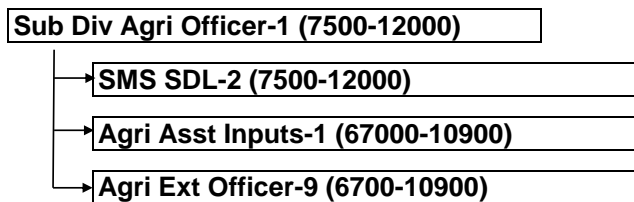

District Jammu

Chief Agriculture Officer-1(10000-15200)

District Samba (under CAD)

District Kathua

Sub Division Hiranagar (Under CAD)

District Rajouri

Chief Agriculture Officer-1(10000-15200)

District Poonch