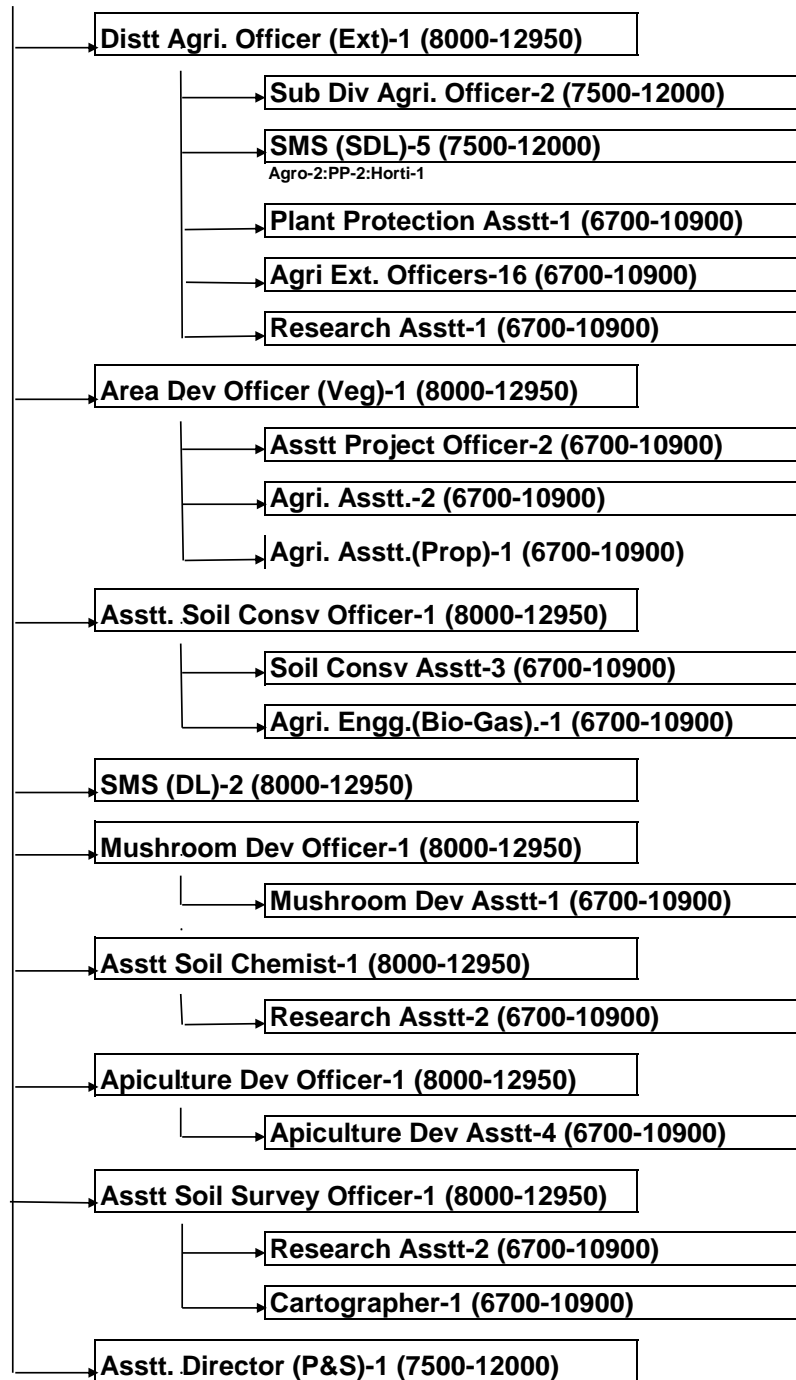

District Jammu

Chief Agriculture Officer-1(10000-15200)

District Samba (under CAD)

District Kathua

Sub Division Hiranagar (Under CAD)

District Rajouri

Chief Agriculture Officer-1(10000-15200)

District Poonch

Chief Agriculture Officer-1(10000-15200)

District Doda

Chief Agriculture Officer-1(10000-15200)

District Udhampur

Chief Agriculture Officer-1(10000-15200)

District Reasi

Chief Agriculture Officer-1(10000-15200)