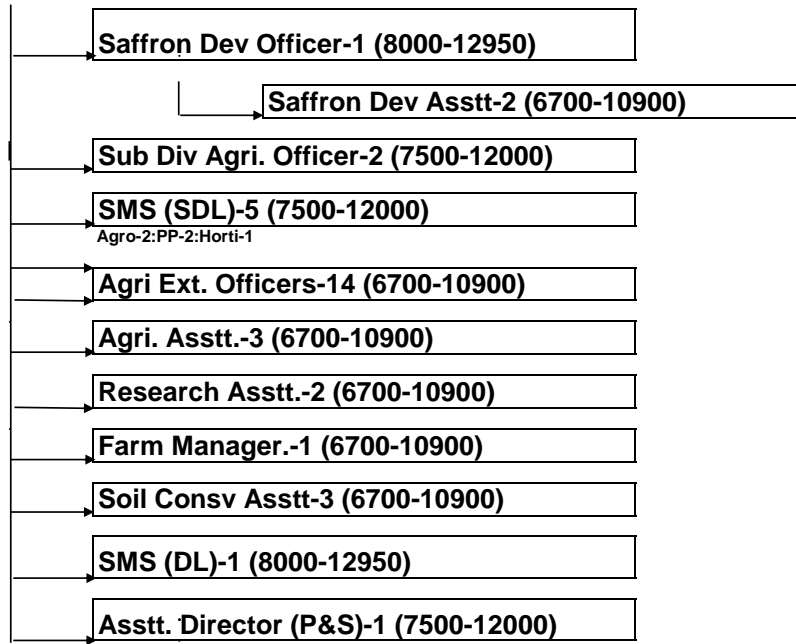

District Kishtwar

Chief Agriculture Officer-1(10000-15200)