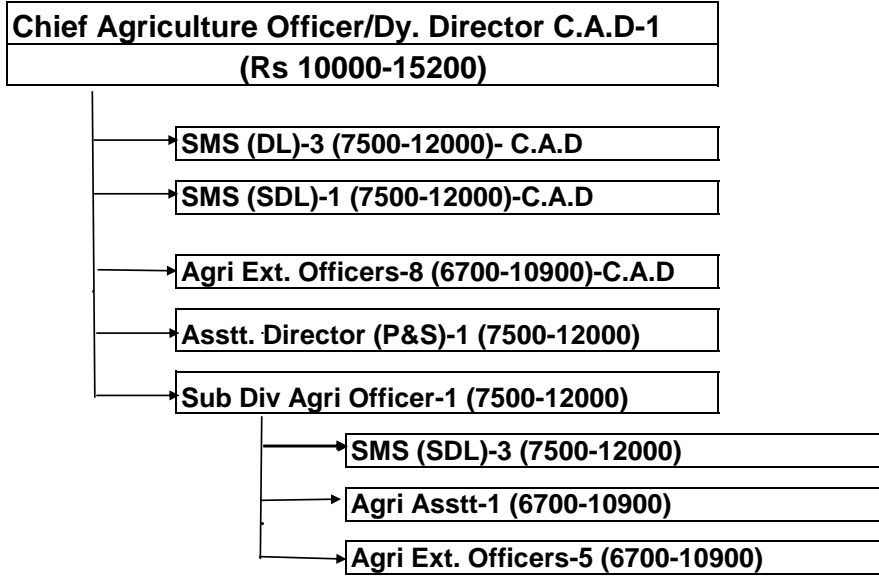

District Jammu

Chief Agriculture Officer-1(10000-15200)

District Samba (under CAD)

District Kathua

Sub Division Hiranagar (Under CAD)

District Rajouri

Chief Agriculture Officer-1(10000-15200)

District Poonch

Chief Agriculture Officer-1(10000-15200)

District Doda

Chief Agriculture Officer-1(10000-15200)

District Udhampur

Chief Agriculture Officer-1(10000-15200)

District Reasi

Chief Agriculture Officer-1(10000-15200)