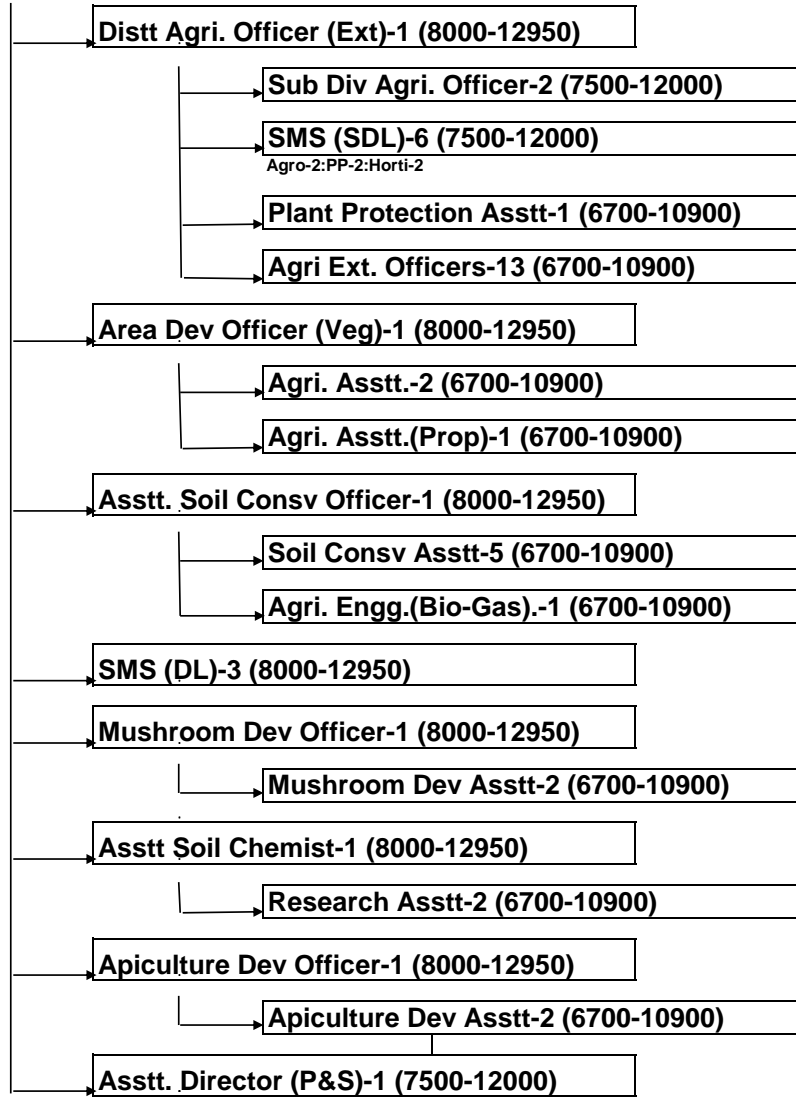

Chief Agriculture Officer-1(10000-15200)

District Doda

Chief Agriculture Officer-1(10000-15200)

District Udhampur

Chief Agriculture Officer-1(10000-15200)

District Reasi

Chief Agriculture Officer-1(10000-15200)