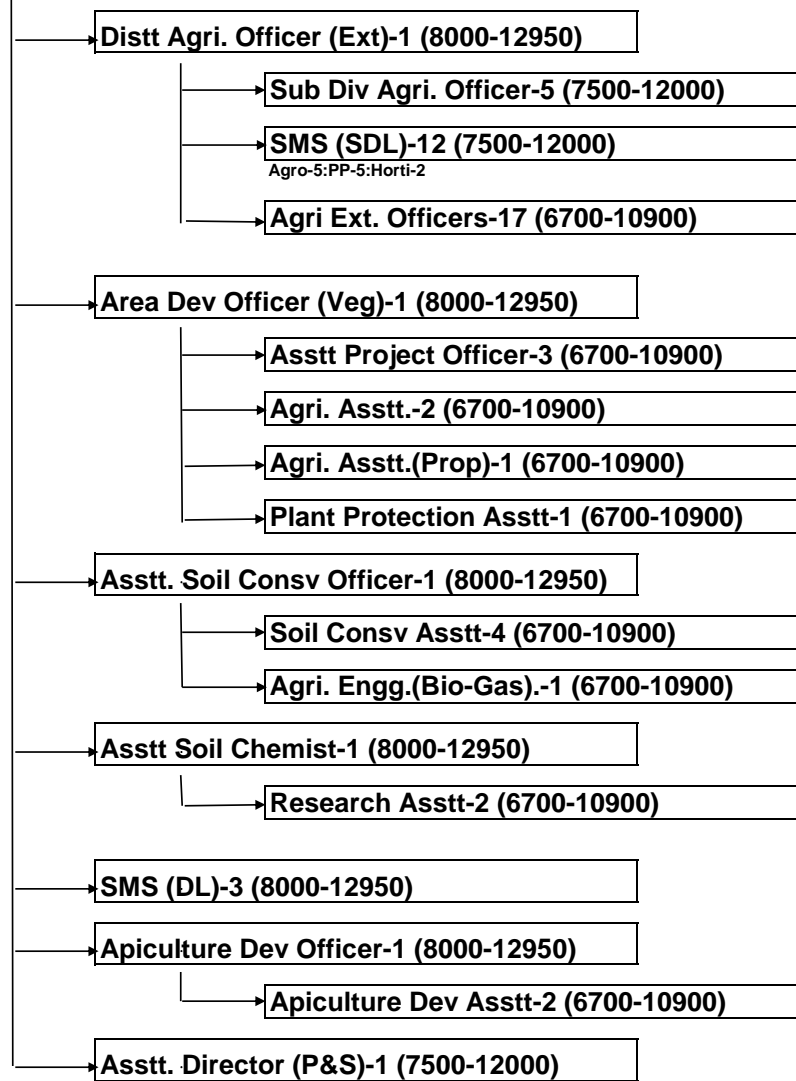

District Jammu

Chief Agriculture Officer-1(10000-15200)

District Samba (under CAD)

District Kathua

Sub Division Hiranagar (Under CAD)

District Rajouri

Chief Agriculture Officer-1(10000-15200)

District Poonch

Chief Agriculture Officer-1(10000-15200)

District Doda

Chief Agriculture Officer-1(10000-15200)

District Udhampur

Chief Agriculture Officer-1(10000-15200)

District Reasi

Chief Agriculture Officer-1(10000-15200)